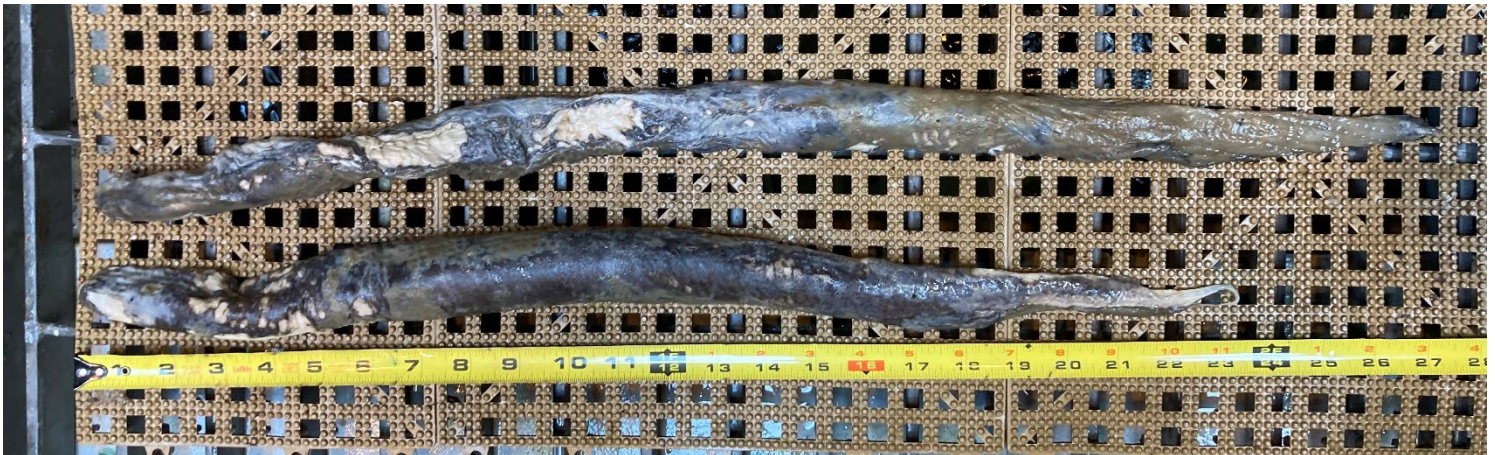

MEMORANDUM FOR THE RECORD

SUBJECT: 22BON076 MFR AFF Valve 15 Pacific Lamprey Mortalities

On 08 August, Columbia River Inter-Tribal Fish Commission (CRITFC) Biologists notified Bonneville Project Biologists of two adult Pacific Lamprey mortalities found on the valve 15 trash rack in the Adult Fish Facility (AFF). The fish were scanned for PIT tags, inspected, and returned to the river.

- A. Species – Pacific Lamprey (*Entosphenus tridentatus*)
- B. Origin – Unknown
- C. Length – Top fish: 70 cm, bottom fish: 60 cm
- D. Marks and tags – None
- E. Marks and Injuries found on carcass – N/A , very decayed
- F. Cause and Time of Death – Unknown
- G. Future and Preventative Measures – None